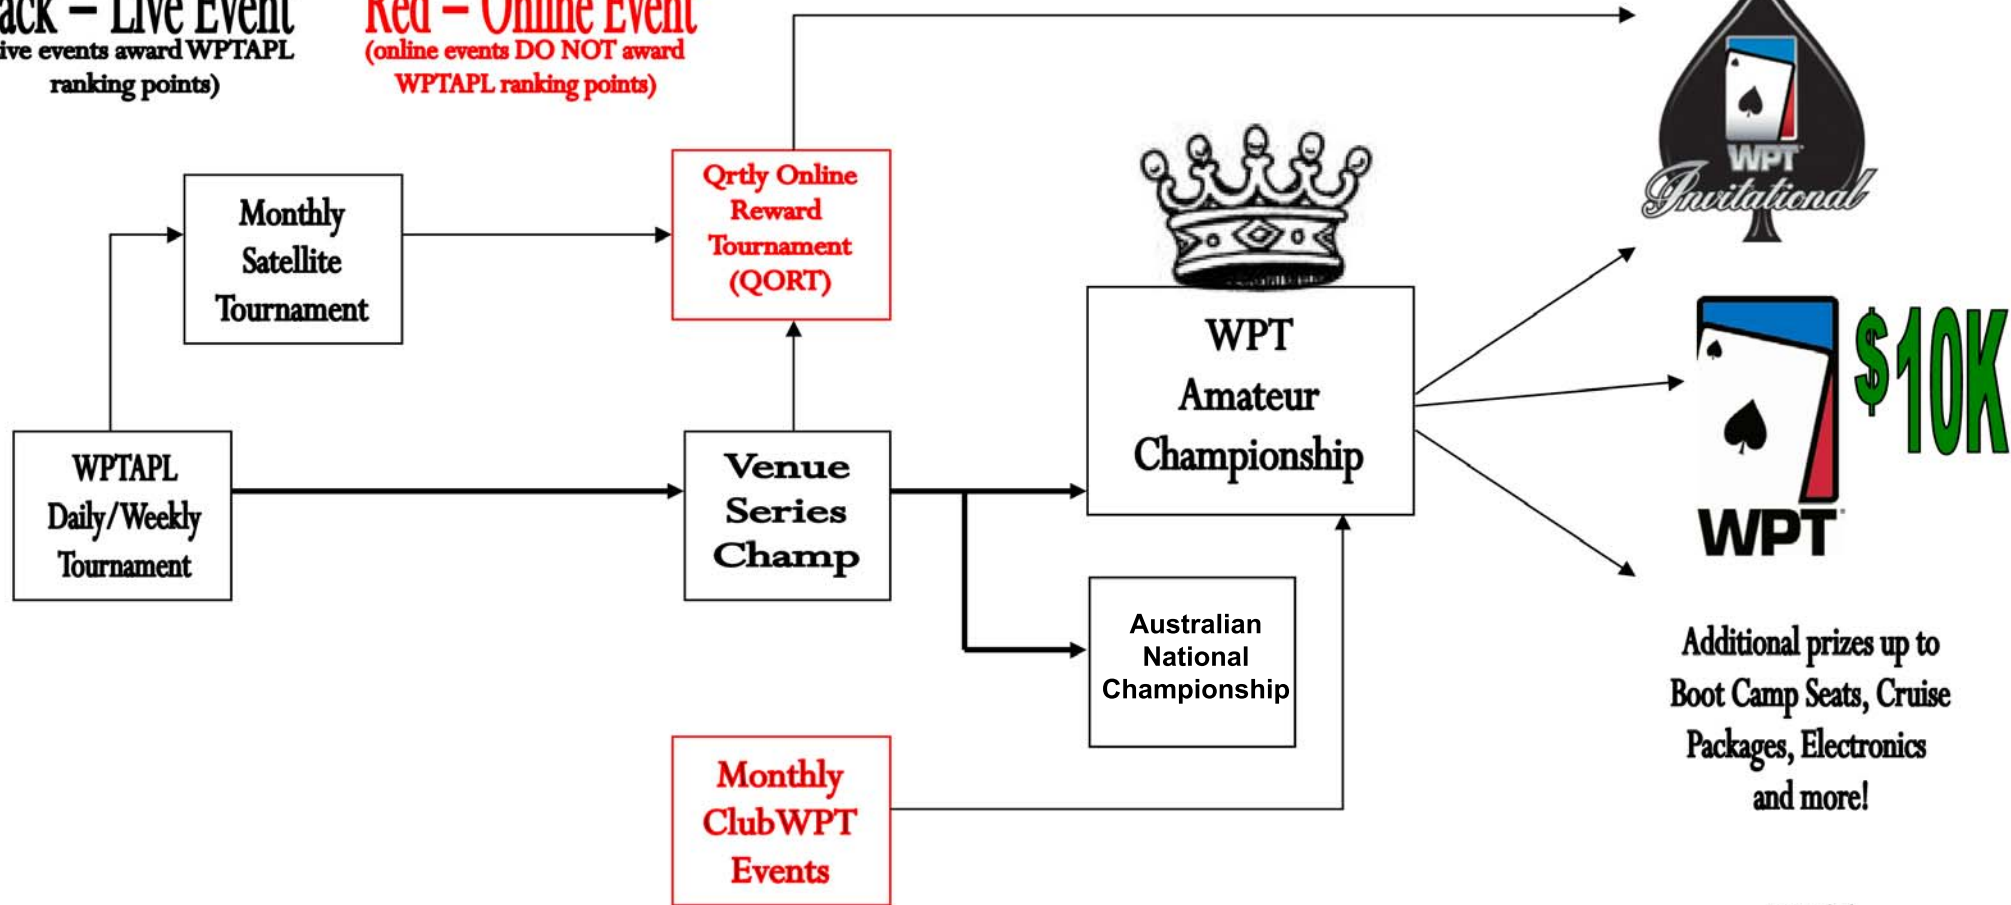

Black = Live Event
(Live events award WPTAPL ranking points)

Red = Online Event
(online events DO NOT award WPTAPL ranking points)

WPTAPL Qrtly Online Event

WPTAPL Qrtly Online Event

WPTAPL Qrtly Online Event

WPTAPL Qrtly Online Event

WPT Amateur Championship 2011 Dates TBA

Jan 10	Feb 10	Mar 10	Apr 10	May 10	Jun 10	Jul 10	Aug 10	Sep 10	Oct 10	Nov 10	Dec 10	Jan 11	Feb 11	Mar 11	Apr 11	May 11	Jun 11
--------	--------	--------	--------	--------	--------	--------	--------	--------	--------	--------	--------	--------	--------	--------	--------	--------	--------

Affiliate Leagues may qualify players for the QORT & WPTAC